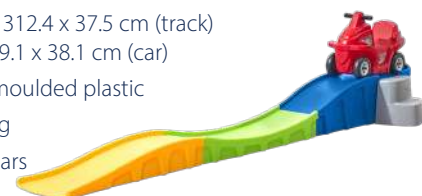

Anniversary Edition Up & Down Roller Coaster

Article number 863300
Dimensions 77.5 x 312.4 x 37.5 cm (track)
33 x 59.1 x 38.1 cm (car)
Material roto-moulded plastic
Maximum weight 22.7 kg
Recommended age 2-5 years