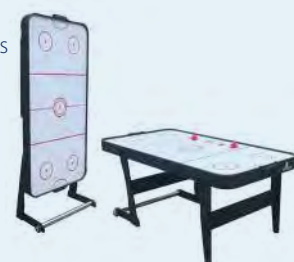

Icing XL

Article number C040.302.00
Table dimensions 183 x 91 x 78,7 cm
Playing area 180,8 x 88,5 cm
Including 2 pushers and 2 pucks
Features Foldable