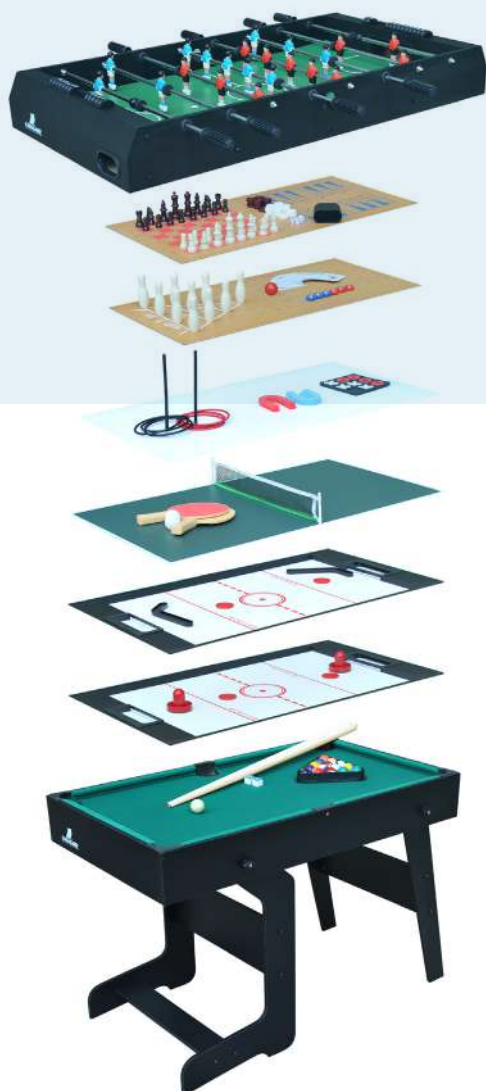

NEW

All-in-One 16-in-1 Multi Game table

Article number C020.001.00
Table dimensions 119 x 61 x 81.3 cm
Features Foldable