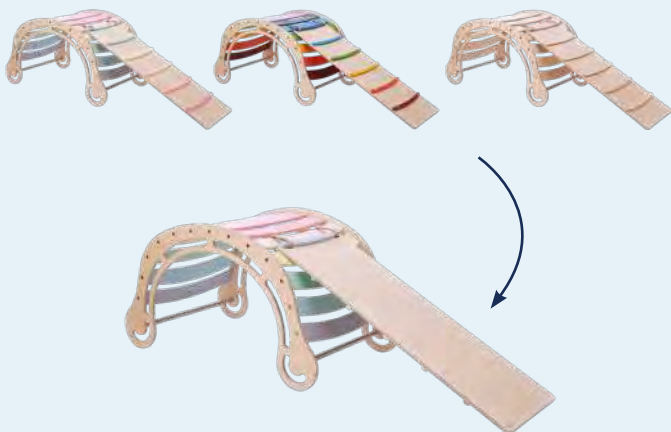

Wooden XXL Waldorf Rocker with Climbing frame/slide

Article number: XXLPR | XXLCR | XXLNR
Colour: pastel | rainbow | natural
Dimensions: 183 x 60 x 60 cm
Material: baltic birch plywood
Recommended age: 1+ years