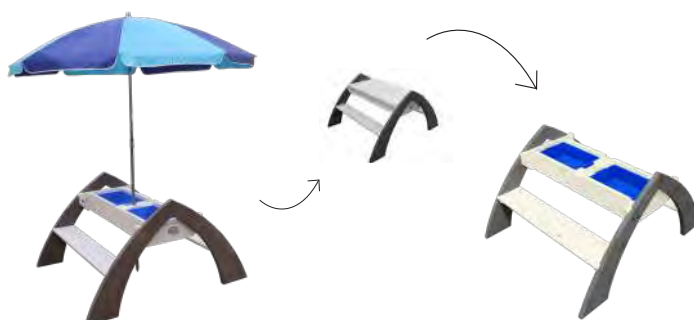

Delta Sand & Water Picnic Table

Article number A031.023.00
Dimensions 119 x 98 x 65 cm (without umbrella)
160 x 160 x 180 cm (with umbrella)
Material cedar FSC®100% certified
Recommended age 2-7 years
Maximum weight 100 kg
Including umbrella + 2 bins