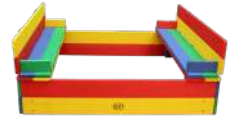

Ella Sandbox

Article number A031.010.08
Colour rainbow
Dimensions 95 x 100 x 20 cm
Volume 225 kg
Material hemlock FSC®100% certified
Recommended age 2+ years