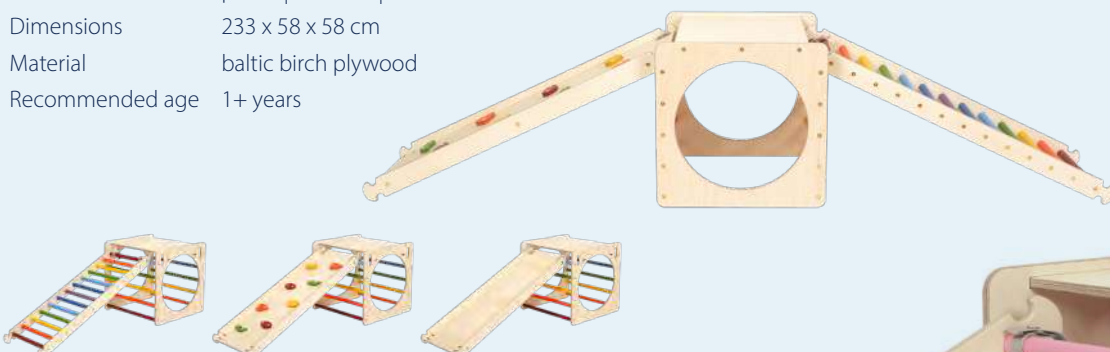

**NEW**

**Wooden Activity Cube with Climbing frame/slide**

Article number EXCRPAS | EXCRCOL | EXCRNAT  
 Colour pastel | rainbow | natural  
 Dimensions 175 x 58 x 58 cm  
 Material baltic birch plywood  
 Recommended age 1+ years

**NEW**

**Wooden Activity Cube with ladder**

Article number EXLRPAS | EXLRCOL | EXLRNAT  
 Colour pastel | rainbow | natural  
 Dimensions 175 x 58 x 58 cm  
 Material baltic birch plywood  
 Recommended age 1+ years

**NEW**

**Wooden Climbing Triangle with climbing frame, slide and ladder**

Article number EXLRCRCOL | EXLRCRCOL | EXLRCRNAT  
 Colour pastel | rainbow | natural  
 Dimensions 233 x 58 x 58 cm  
 Material baltic birch plywood  
 Recommended age 1+ years