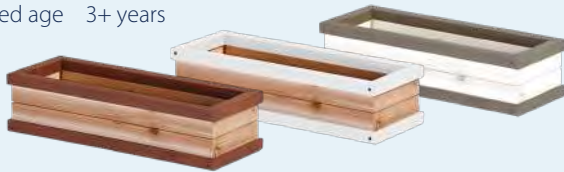

Flower Box

Article number A031.006.00 | A031.006.01 | A031.006.09
Dimensions 54 x 19 x 11.5 cm
Material cedar FSC®100% certified
Recommended age 3+ years