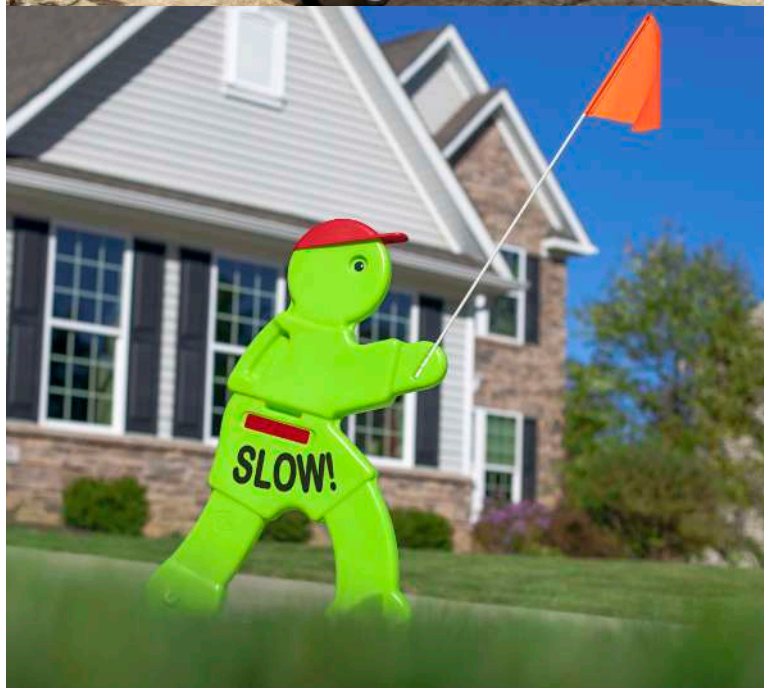

SPORT

Multi-sport	64
Basketball	64

TRAMPOLINES

Inground & Onground	65

RIDES & RIDE-ONS

Beach wagons	66
Push wagons	67-68
Mini roller coaster	69

INDOOR PLAY

Art easels	70-72
Art easel desks	71-72
Play tents	73
Kitchens	74-77
Role play	78
Workshops	79
Play tables & workshops	80

KIDS FURNITURE

Room organisers	81
Kids beds	81

SAFETY

KidAlert	82

TABLE GAMES

Football tables	83-85
Pool tables	86
Air hockey tables	87