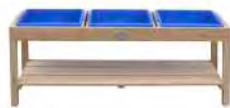

Activity Table

Article number A060.080.00
Colour brown
Dimensions 31 x 121.5 x 50 cm
Material hemlock FSC®100% certified
Including 3 bins